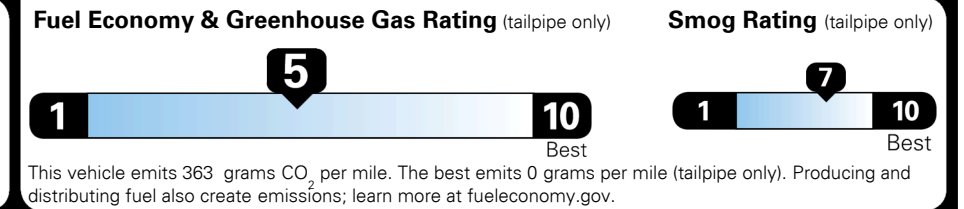

COMFORT & CONVENIENCE(cont.)

Blue Link Remote Start (3-year Complimentary Service) INCLUDED
Full Tank of Fuel INCLUDED

Manufacturer's Suggested Retail Price: $26,100.00

ADDED FEATURES:

*Cargo Package $195.00
Cargo Tray, Cargo Net & First Aid Kit
*Carpeted Floor Mats $155.00
*Mud Guards $120.00
*Rear Bumper Applique $70.00
*Wheel Locks $55.00

Inland Freight & Handling : $1,175.00
Total Price : $27,870.00

2019 NHTSA 5-Star Overall Safety Rating

EPA DOT Fuel Economy and Environment

Gasoline Vehicle

Fuel Economy
25 MPG
combined city/hwy
4.0 gallons per 100 miles
Small SUVs range from 16 to 120 MPG. The best vehicle rates 141 MPGe.
22 city
28 highway

You spend $500 more in fuel costs over 5 years compared to the average new vehicle.

Annual fuel cost $1,600

Actual results will vary for many reasons, including driving conditions and how you drive and maintain your vehicle. The average new vehicle gets 27 MPG and costs $7,500 to fuel over 5 years. Cost estimates are based on 15,000 miles per year at $ 2.70 per gallon. MPGe is miles per gasoline gallon equivalent. Vehicle emissions are a significant cause of climate change and smog.

fueleconomy.gov

Calculate personalized estimates and compare vehicles

Manufacturer's suggested retail price includes manufacturer's recommended pre-delivery service. Gasoline license and title fees state and local taxes and dealer installed options and accessories are not included in the manufacturer's suggested retail price. This label has been affixed to this vehicle by Hyundai Motor America, pursuant to the requirements of 15 U.S.C. 1231 et seq. which prohibits its removal or alteration prior to delivery to the ultimate purchaser.

PARTS CONTENT INFORMATION FOR VEHICLE IN THIS CARLINE:

U.S./CANADIAN PARTS CONTENT: 1 %
MAJOR SOURCES OF FOREIGN PARTS CONTENT: KOREA: 86 %
JAPAN: 4 %

Note: Parts content does not include final assembly, distribution, or other non-parts costs.

FOR THIS VEHICLE:
FINAL ASSEMBLY POINT: ULSAN, KOREA
COUNTRY OF ORIGIN:
ENGINE: KOREA
TRANSMISSION: KOREA

261 A 2741CMERID

VIN: KM8J33AL4MU340543